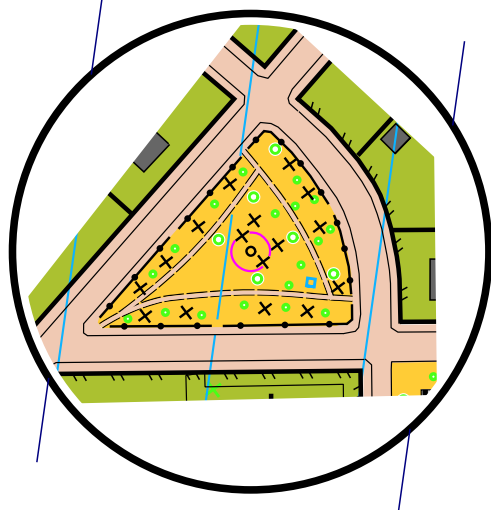

Estacion: 1 (OPEN)

1:2 000, 1 m

Formatted by TIM, ver. 4.1.8(1)

(C) 2017-2019 YQware <http://tim.yq.cz>

A	B	C	D	E	F	Z
---	---	---	---	---	---	---

Estacion: 1 (OPEN)

1:2 000, 1 m

1	A-F	△		○
---	-----	---	--	---

1

A	B	C	D	E	F	Z
---	---	---	---	---	---	---

Estacion: 1 (OPEN)

1:2 000, 1 m

2 A-F  

2

A

B

C

D

E

F

Z

Estacion: 1 (OPEN)

1:2 000, 1 m

3 A-F  