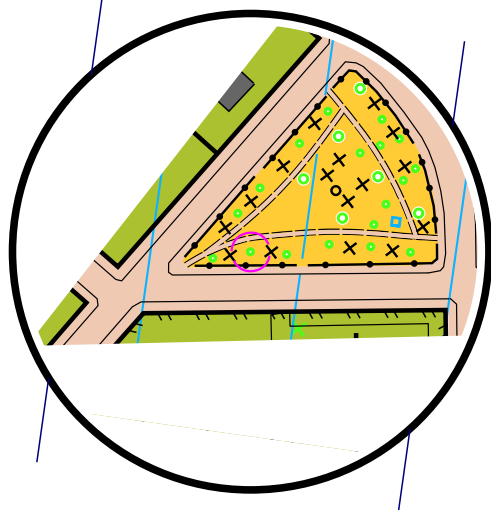

Estacion: 1 (OPEN)

1:2 000, 1 m

Formatted by TIM, ver. 4.1.8(1)

(C) 2017-2019 YQware <http://tim.yq.cz>

A	B	C	D	E	F	Z
---	---	---	---	---	---	---

Estacion: 1 (OPEN)

1:2 000, 1 m

1	A-F	△		○
---	-----	---	--	---

1

A	B	C	D	E	F	Z
---	---	---	---	---	---	---

Estacion: 1 (OPEN)

1:2 000, 1 m

2 A-F  

2

A

B

C

D

E

F

Z

Estacion: 1 (OPEN)

1:2 000, 1 m

3 A-F  

Estacion: 1 (OPEN)

1:2 000, 1 m

4 A-F \triangle \circ

A	B	C	D	E	F	Z
---	---	---	---	---	---	---

Estacion: 1 (OPEN)

1:2 000, 1 m

5 A-F \triangle \circ

A	B	C	D	E	F	Z
---	---	---	---	---	---	---